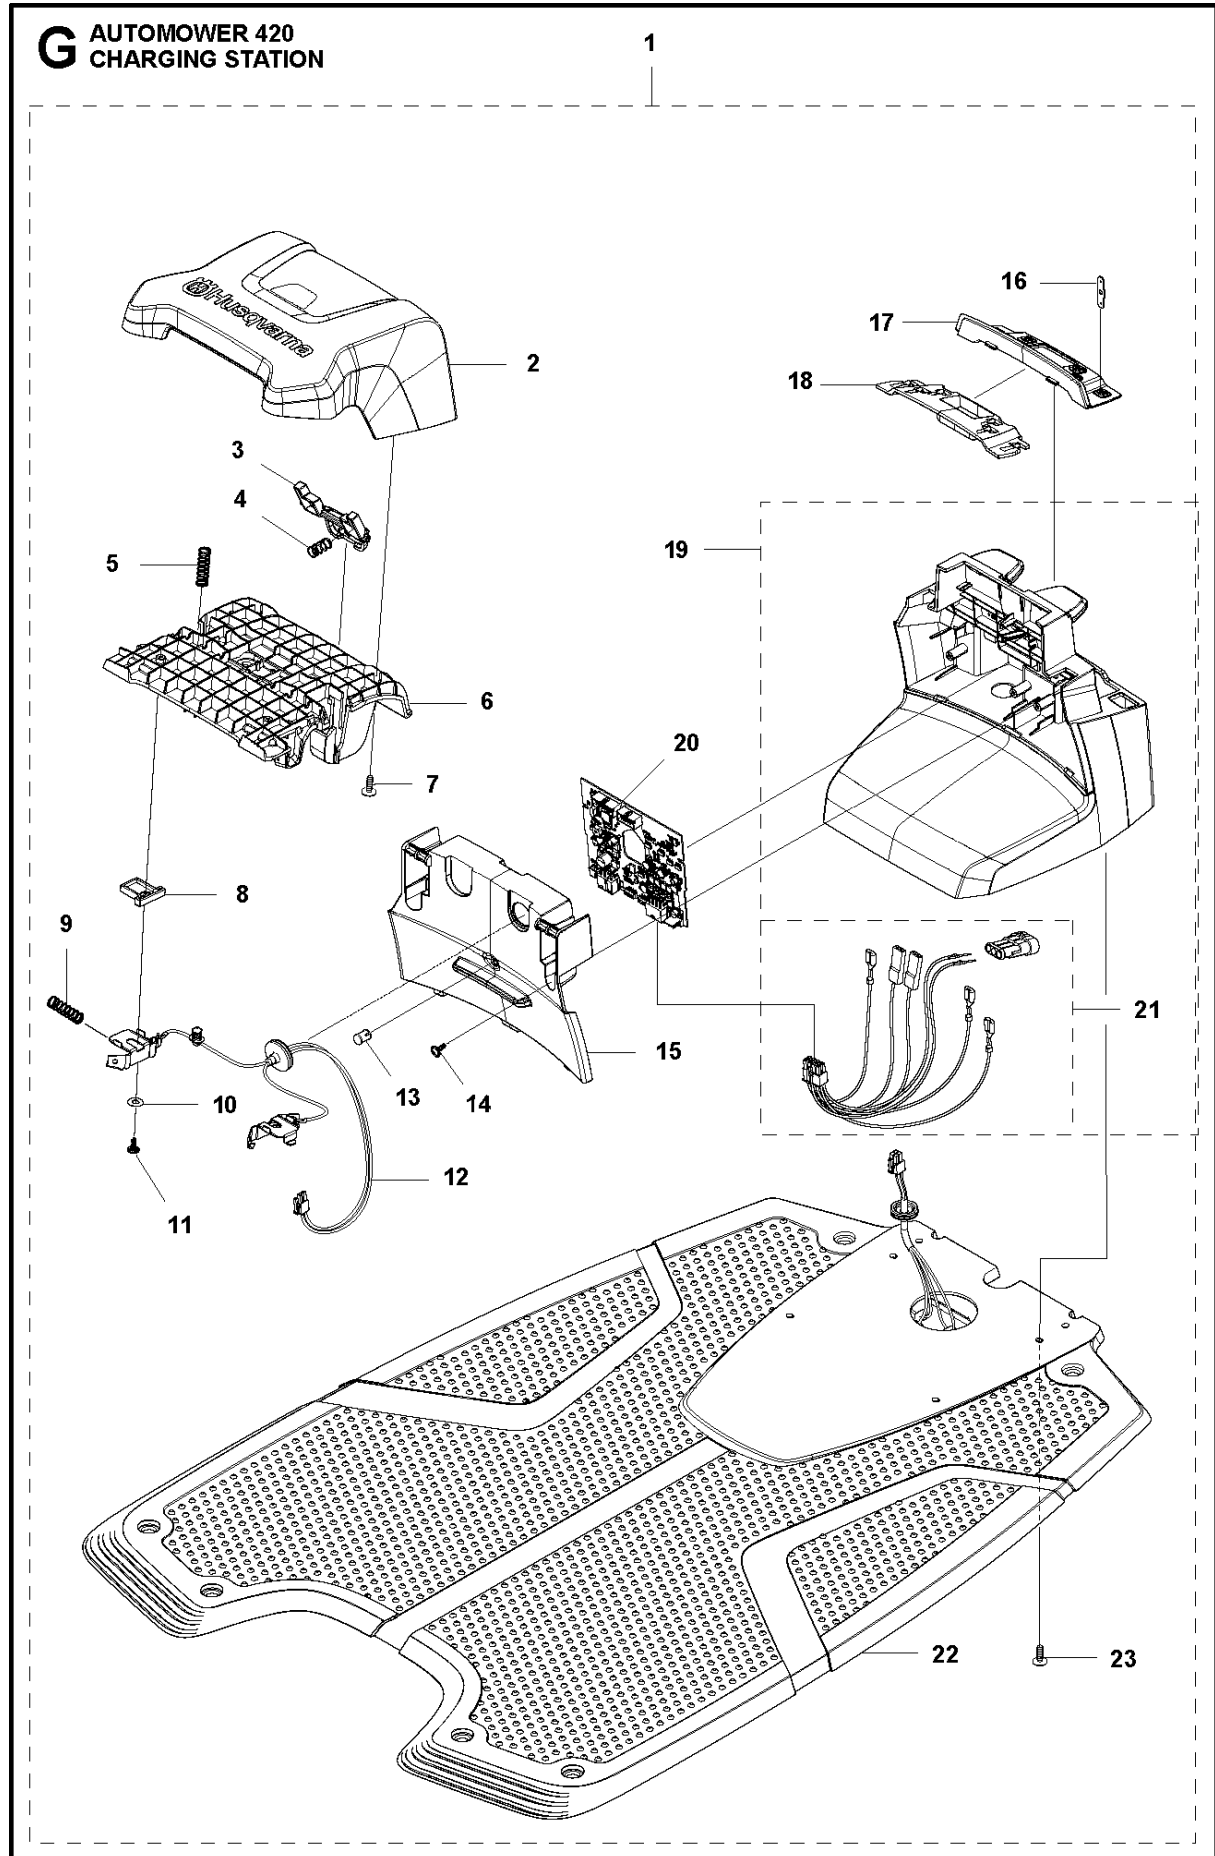

CHARGING STATION

AUTOMOWER 420, 2018-

Ref	Part No	Description	Remark	QTY KIT
1	580 76 55-12	CHARGING STATION	Charging Station	1
2	579 44 82-03	CAP	Cap	1
3	579 46 24-02	BUTTON	Button	1
4	574 48 70-01	SPRING	Spring	1
5	580 51 14-01	SPRING	Spring	2
6	579 45 80-04	FRAME	Frame	1
7	575 54 33-14	SCREW	Screw	4
8	579 46 05-01	DISTANCE	Distance	2
9	580 51 14-01	SPRING	Spring	2
10	734 11 37-41	WASHER	Washer	2
11	575 54 33-14	SCREW	Screw	2
12	585 53 95-02	CABLE ASSY	Loom Charging Contact	1
13	590 21 72-01	LENS	Lens	1
14	575 54 33-14	SCREW	Screw	2
15	579 45 97-04	LID	Lid	1
16	580 50 41-01	TERMINAL	Terminal	3
17	579 45 98-01	PAN	Panel	1
18	579 45 99-01	HOLDER	Holder	1
19	588 18 88-01	HOUSING ASSY	Housing KIT	1
20	589 50 78-01	PRINTED CIRCUIT ASSY	PCBA Charging Station	1
21	588 47 89-01	CABLE KIT	Wiring CS	1
22	590 09 40-01	BASE ASSY	Charging Plate	1
23	575 54 33-14	SCREW	Screw	4