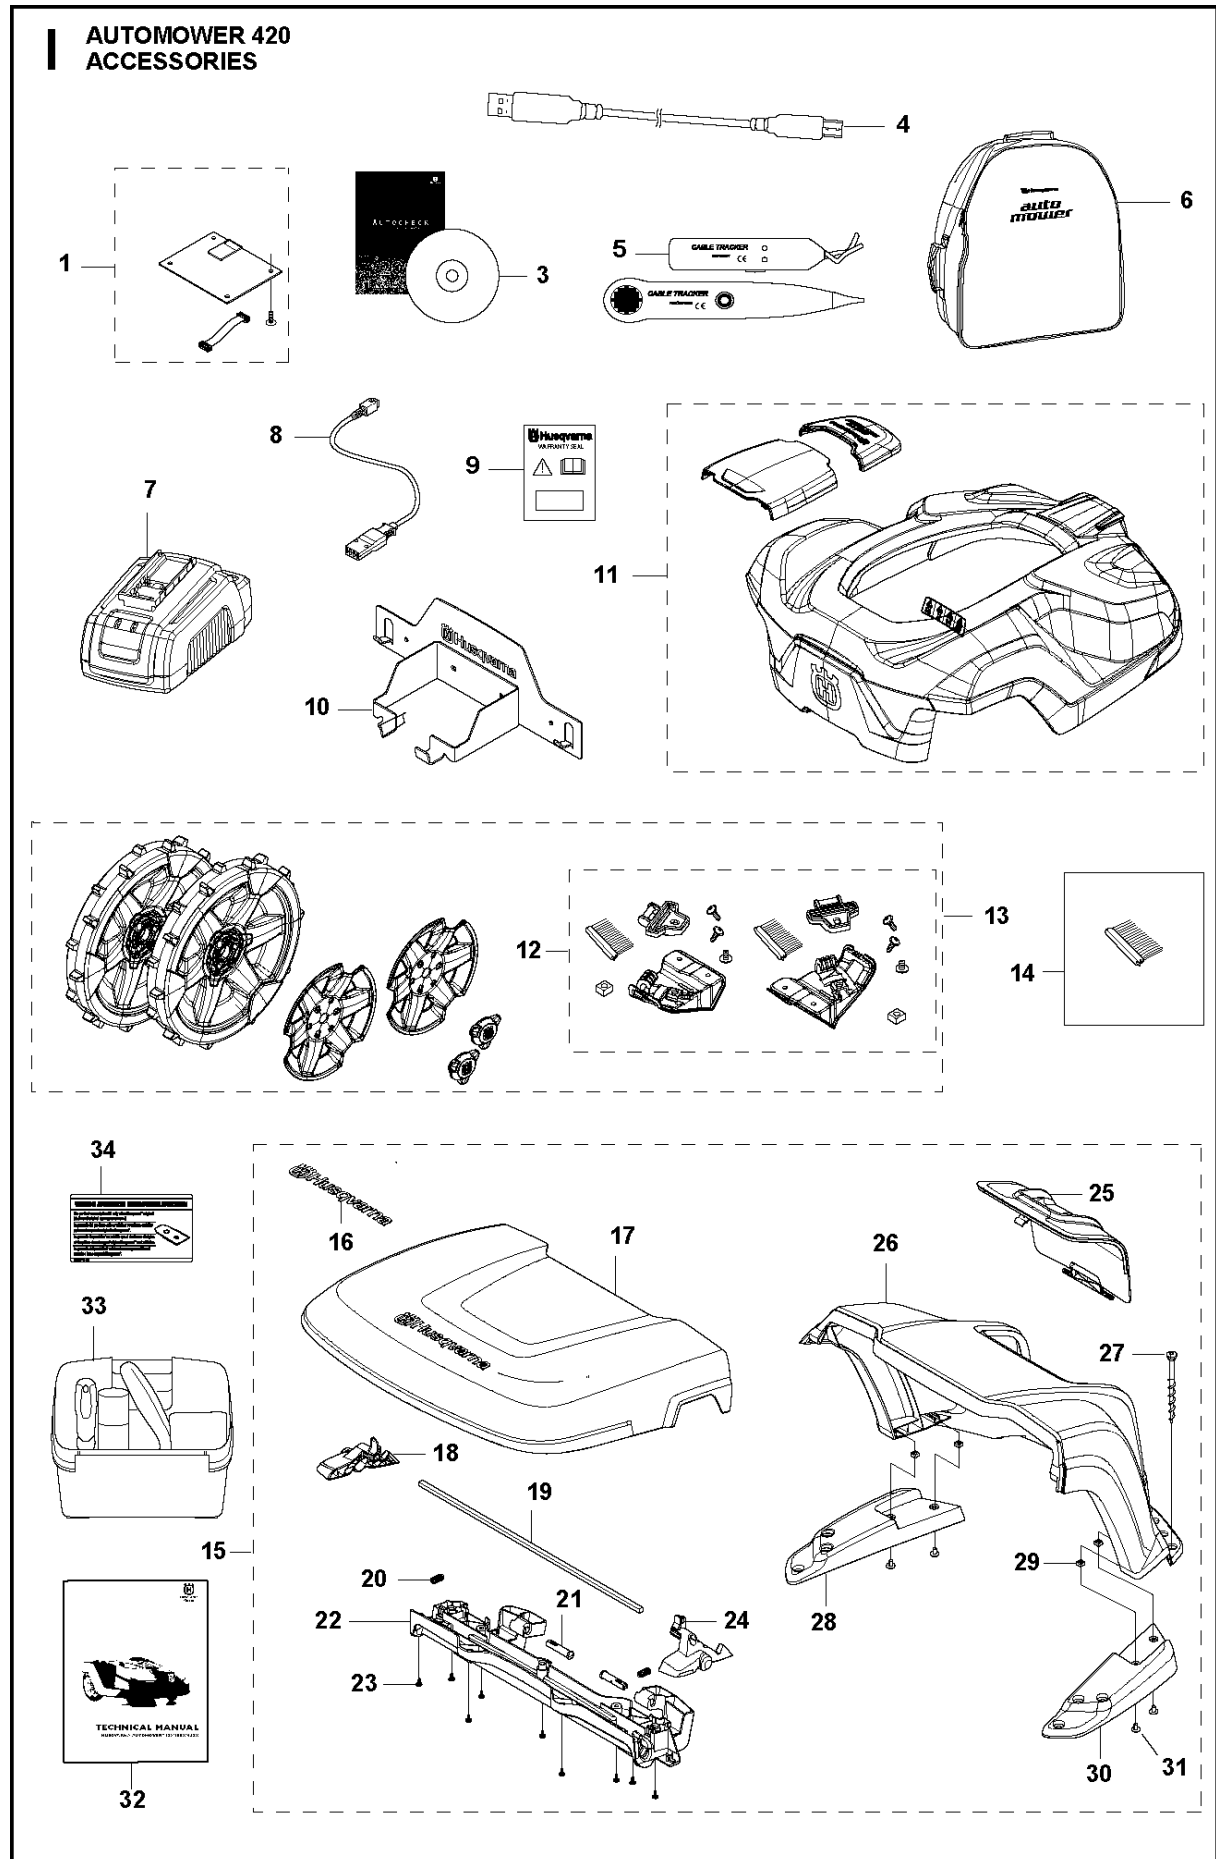

ACCESSORIES

AUTOMOWER 420, 2018-

Ref	Part No	Description	Remark	QTY KIT
1	586 66 23-04	GPS MODULE	Automower Connect KIT - All markets except. JP	1
3	577 85 81-03	DVD	DVD Autocheck EXP	1
4	577 51 81-02	CABLE	Service Cable (USB)	1
5	577 60 68-01	TEST EQUIPMENT	Interruption Detector	1
6	522 91 67-01	BAG	Bag	1
7	588 40 84-01	CHARGER	Quick Charger with Battery Test	1
8	588 20 26-01	CABLE ASSY	Cable Quick Charger	1
9	580 68 95-02	LABEL	Warranty Seal 1pcs	1
10	585 01 97-02	WALL HANGER	Wall Hanger	1
11	580 96 56-02	BODY KIT	Body KIT White	1
12	581 90 31-02	BRUSH KIT	Brush KIT incl. Brush, 6 pcs	1
13	581 88 97-02	WHEEL KIT	Rear Wheel KIT incl. Brush KIT	1
14	581 98 20-02	BRUSH KIT	Brush, 6 pcs	1
15	585 01 94-01	HOUSING	House KIT	1
16	577 46 90-01	DECAL	Decal	1
17	586 88 58-01	KIT	Cover Lid	1
18	585 32 40-02	HANDLE	Handle Left	1
19	585 32 41-01	ROD	Steel Rod	1
20	580 51 14-01	SPRING	Spring	2
21	585 34 15-01	HINGE PIN	Hinge Pin	2
22	585 34 16-01	BEAM	Beam	1
23	575 54 33-14	SCREW	Screw	9
24	585 32 40-01	HANDLE	Handle Right	1
25	585 32 36-01	HATCH	Hatch	1
26	585 32 34-01	COVER	Cover Base	1
27	575 23 86-01	SCREW KIT	Screw KIT, 6 pcs	1
28	585 32 38-02	SUPPORT	Support Base Left	1
29	503 22 66-01	SQUARE NUT	Square Nut	4
30	585 32 38-01	SUPPORT	Support Base Right	1
31	535 12 93-03	SCREW IHPANM	Screw	4
32	115 81 90-01	WORKSHOP MANUAL	Technical Handbook -420, 430X, 450X Swedish	1
32	115 81 90-06	WORKSHOP MANUAL	Technical Handbook -420, 430X, 450X Danish	1
32	115 81 90-11	WORKSHOP MANUAL	Technical Handbook -420, 430X, 450X Finnish	1
32	115 81 90-21	WORKSHOP MANUAL	Technical Handbook -420, 430X, 450X Norwegian	1
32	115 81 90-26	WORKSHOP MANUAL	Technical Handbook -420, 430X, 450X English	1
32	115 81 90-31	WORKSHOP MANUAL	Technical Handbook -420, 430X, 450X French	1
32	115 81 90-36	WORKSHOP MANUAL	Technical Handbook -420, 430X, 450X Dutch	1
32	115 81 90-41	WORKSHOP MANUAL	Technical Handbook -420, 430X, 450X Italian	1
32	115 81 90-46	WORKSHOP MANUAL	Technical Handbook -420, 430X, 450X Spanish	1
32	115 81 90-51	WORKSHOP MANUAL	Technical Handbook -420, 430X, 450X German	1
32	115819056	TBD	Technical Handbook -420, 430X, 450X Russian	1
32	115819058	TBD	Technical Handbook -420, 430X, 450X Hungarian	1
32	115819059	TBD	Technical Handbook -420, 430X, 450X Portuguese	1
32	115819061	TBD	Technical Handbook -420, 430X, 450X Polish	1
32	115819062	TBD	Technical Handbook -420, 430X, 450X Romanian	1
32	115819063	TBD	Technical Handbook -420, 430X, 450X Estonian	1
32	115819064	TBD	Technical Handbook -420, 430X, 450X Latvian	1