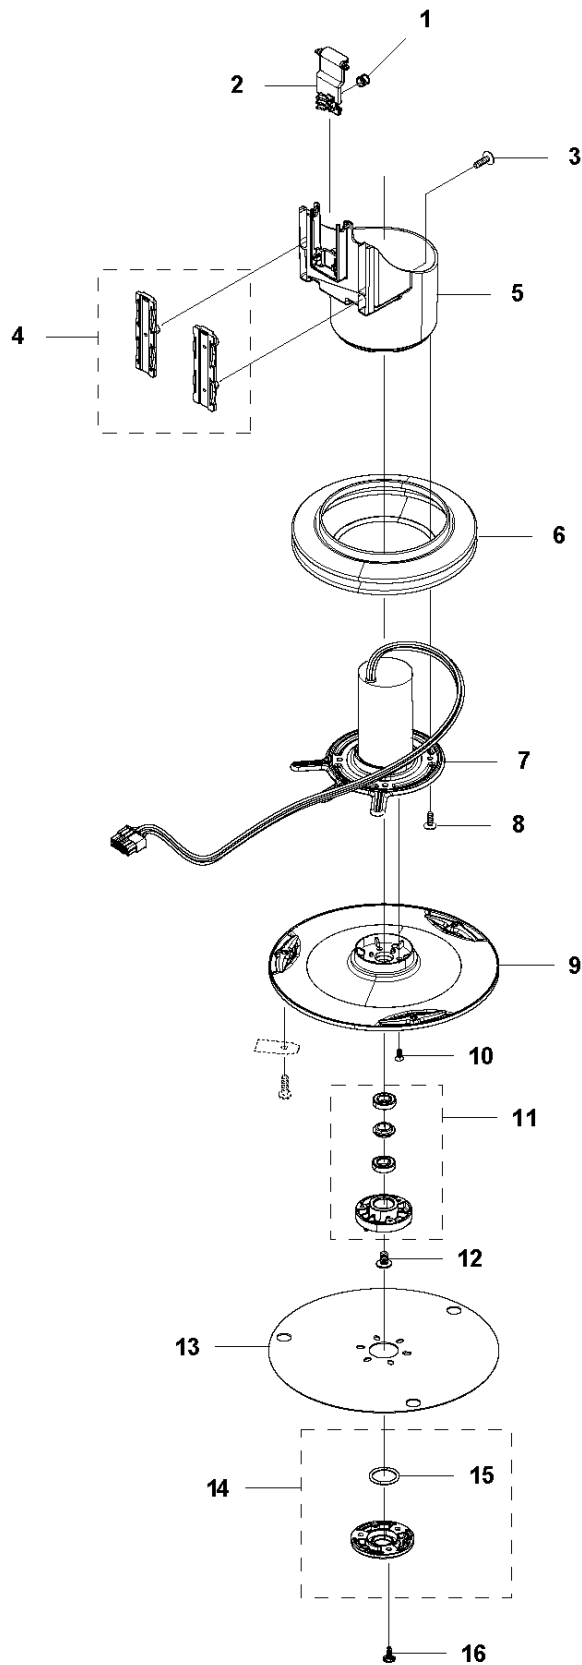

F AUTOMOWER 420
BLADE MOTOR & CUTTING EQUIPMENT

BLADE MOTOR & CUTTING EQUIPMENT

AUTOMOWER 420, 2018-

Ref	Part No	Description	Remark	QTY KIT
1	580 62 44-01	SPRING	Spring	1
2	579 56 46-01	LINK	Link	1
3	575 54 33-14	SCREW	Screw	3
4	581 62 18-01	BEARING KIT	Bearing KIT	1
5	579 56 45-01	HOUSING	Housing	1
6	579 66 64-03	BELLOWS	Bellows	1
7	587 38 14-01	MOTOR ASSY	Cutting Motor ASSY	1
8	575 54 33-14	SCREW	Screw	4
9	587 37 81-01	CUTTING DISC	Cutting Disc	1
10	535 13 05-02	SCREW	Screw	3
11	588 42 17-01	BEARING HOUSING ASSY	Bearing Housing ASSY	1
12	535 07 60-01	SCREW	Screw	1
13	587 37 80-01	SKID PLATE	Skid Plate	1
14	587 44 96-01	COVER KIT	Bearing Cover ASSY	1
15	585 29 75-01	O-RING	O-Ring	1
16	575 54 33-14	SCREW	Screw	3