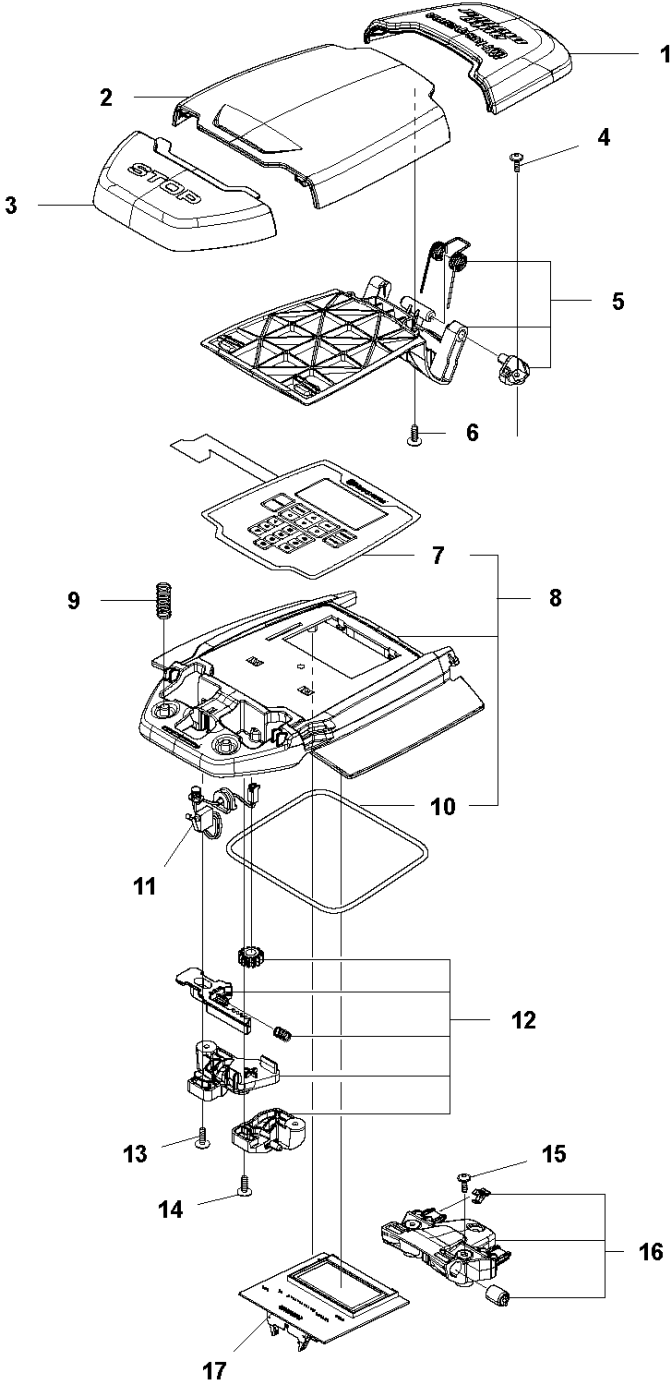

SPARE PARTS LIST

ROBOTIC LAWN MOWERS

AUTOMOWER 420, 2018-

A AUTOMOWER 420
COVER

COVER

AUTOMOWER 420, 2018-

Ref	Part No	Description	Remark	QTY KIT
1	581 62 04-05	BODY KIT	Body KIT	1
2	587 42 35-01	DECAL	Decal	1
3	580 52 68-01	CAP	Cap	4
4	586 35 97-01	LABEL	Label	1
5	585 53 92-02	CABLE ASSY	Charging Plate Wiring	1
6	501 06 56-01	HOLDER ASSY	Holder ASSY	1
7	575 54 33-14	SCREW	Screw	1
8	579 51 98-02	BUMPER	Bumper	1
9	574 45 01-01	SCREW ITPANT	Screw	4

C AUTOMOWER 420
CENTER CONSOL

CENTER CONSOL

AUTOMOWER 420, 2018-

Ref	Part No	Description	Remark	QTY KIT
1	588 79 75-01	COVER	Cover	1
2	579 45 85-01	HATCH	Hatch	1
3	579 45 81-01	BUTTON	Button	1
4	575 54 33-14	SCREW	Screw	2
5	501 06 58-01	HINGE KIT	Hinge KIT	1
6	575 54 33-14	SCREW	Screw	2
7	579 62 79-01	KEYBOARD	Keyboard	1
8	581 62 06-01	COVER KIT	Cover KIT	1
9	535 13 01-01	SPRING	Spring	2
10	574 87 47-06	SEALING STRIP	Sealing Strip (1 pcs, 5 mm)	1
11	574 48 03-02	SWITCH	Switch	1
12	501 06 60-01	LOCK KIT	Locking Plate KIT	1
13	575 54 33-14	SCREW	Screw	1
14	575 54 33-14	SCREW	Screw	1
15	575 54 33-14	SCREW	Screw	3
16	581 62 07-01	SUPPORT KIT	Support KIT	1
17	592 91 04-01	PRINTED CIRCUIT ASSY	Printed Circuit ASSY	1