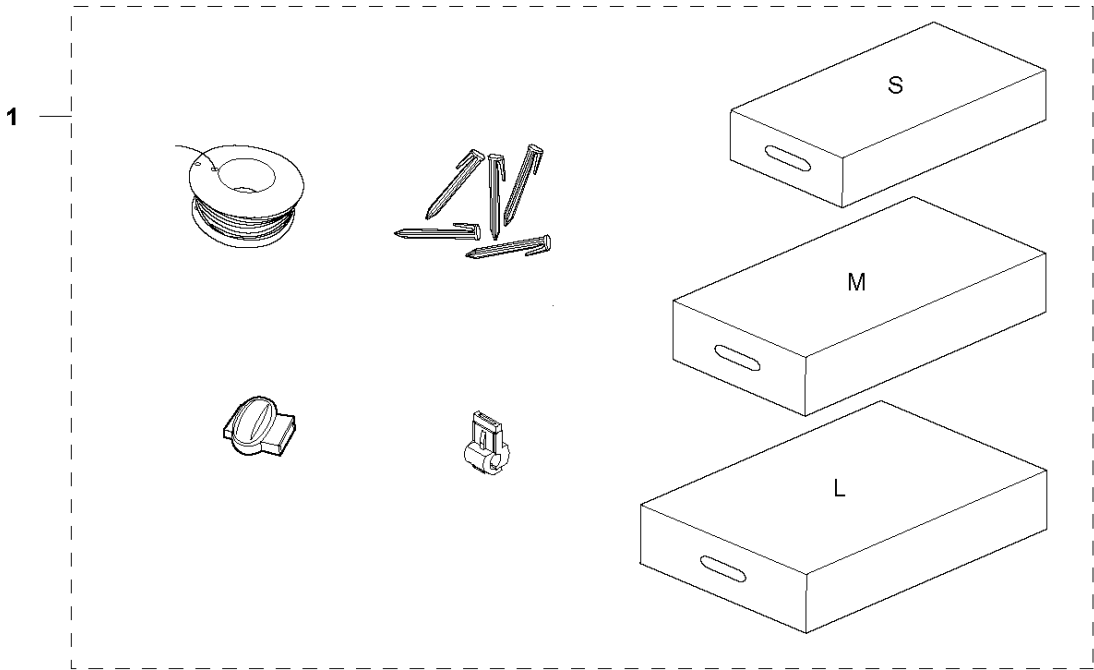

H AUTOMOWER 420 INSTALLATION ACCESSORIES

INSTALLATION ACCESSORIES

AUTOMOWER 420, 2018-

Ref	Part No	Description	Remark	QTY KIT
1	967 62 36-01	INSTALLATION KIT	Installation KIT S: Wire (150 m), Staples (300 pcs), Connectors (3 pcs), Couplers (5 pcs)	1
1	967 62 36-02	INSTALLATION KIT	Installation KIT M: Wire (250 m), Staples (400 pcs), Connectors (3 pcs), Couplers (5 pcs)	1
1	967 62 36-03	INSTALLATION KIT	Installation KIT L: Wire (400 m), Staples (600 pcs), Connectors (5 pcs), Couplers (5 pcs)	1
2	535 12 90-01	CONNECTOR	Loop Wire Connector	1
2	577 86 48-01	CONNECTOR	Loop Wire Connectors, Blister Pack, 5pcs	1
2	535 12 90-02	CONNECTOR	Loop Wire Connector, Blister Pack, 100 pcs	1
3	501 98 02-01	COUPLER	Coupler	1
3	577 86 47-01	COUPLER	Couplers, Blister Pack, 5 pcs	1
3	501 98 02-03	COUPLER	Couplers, 100 pcs	1
4	577 86 42-01	STAPLE	Staples, 85 mm, Blister Pack, 100 pcs	1
4	583 97 34-01	STAPLE	Staples, 85 mm, 100 pcs	1
5	580 66 20-02	WIRE	Wire (150 m)	1
5	577 86 43-02	WIRE	Wire Blister Pack, (50 m)	1
5	577 86 43-01	WIRE	Wire Blister Pack, (150 m)	1
6	580 66 20-01	WIRE	Wire (250 m)	1
7	593 29 77-01	WIRE	Wire Pro 300m	1
8	522 91 41-01	WIRE	Wire (500 m, ~3.4 mm)	1
9	580 66 20-04	WIRE	Wire (800 m)	1
10	586 75 53-01	POWER UNIT	Transformer (EU)	1
10	586 75 53-02	POWER UNIT	Transformer (UK/IRL)	1
10	586 75 53-03	POWER UNIT	Transformer (CH)	1
10	586 75 53-04	POWER UNIT	Transformer (US/CA)	1
10	586 75 53-05	POWER UNIT	Transformer (AU/NZ)	1
11	544 17 75-01	MEASURING TAPE	Measuring Tape	1
12	577 86 46-03	BLADE SET	Long Life Safety Blades, Blister Pack, 9 pcs	1
12	577 60 65-05	BLADE SET	Long Life Safety Blades, 45 pcs	1
12	577 60 66-04	BLADE SET	Long Life Safety Blades, 300 pcs	1
13	115875801	TBD	Operator's Manual, Swedish	1
13	115875806	TBD	Operator's Manual, Danish	1
13	115875811	TBD	Operator's Manual, Finnish	1
13	115875821	TBD	Operator's Manual, Norwegian	1
13	115875826	TBD	Operator's Manual, English	1
13	115875831	TBD	Operator's Manual, French	1
13	115875832	TBD	Operator's Manual, French (Canada)	1
13	115875836	TBD	Operator's Manual, Dutch	1
13	115875841	TBD	Operator's Manual, Italian	1
13	115875846	TBD	Operator's Manual, Spanish	1
13	115875851	TBD	Operator's Manual, German	1
13	115875856	TBD	Operator's Manual, Russian	1
13	115875858	TBD	Operator's Manual, Hungarian	1
13	115875859	TBD	Operator's Manual, Portuguese	1
13	115875861	TBD	Operator's Manual, Polish	1
13	115875862	TBD	Operator's Manual, Romanian	1