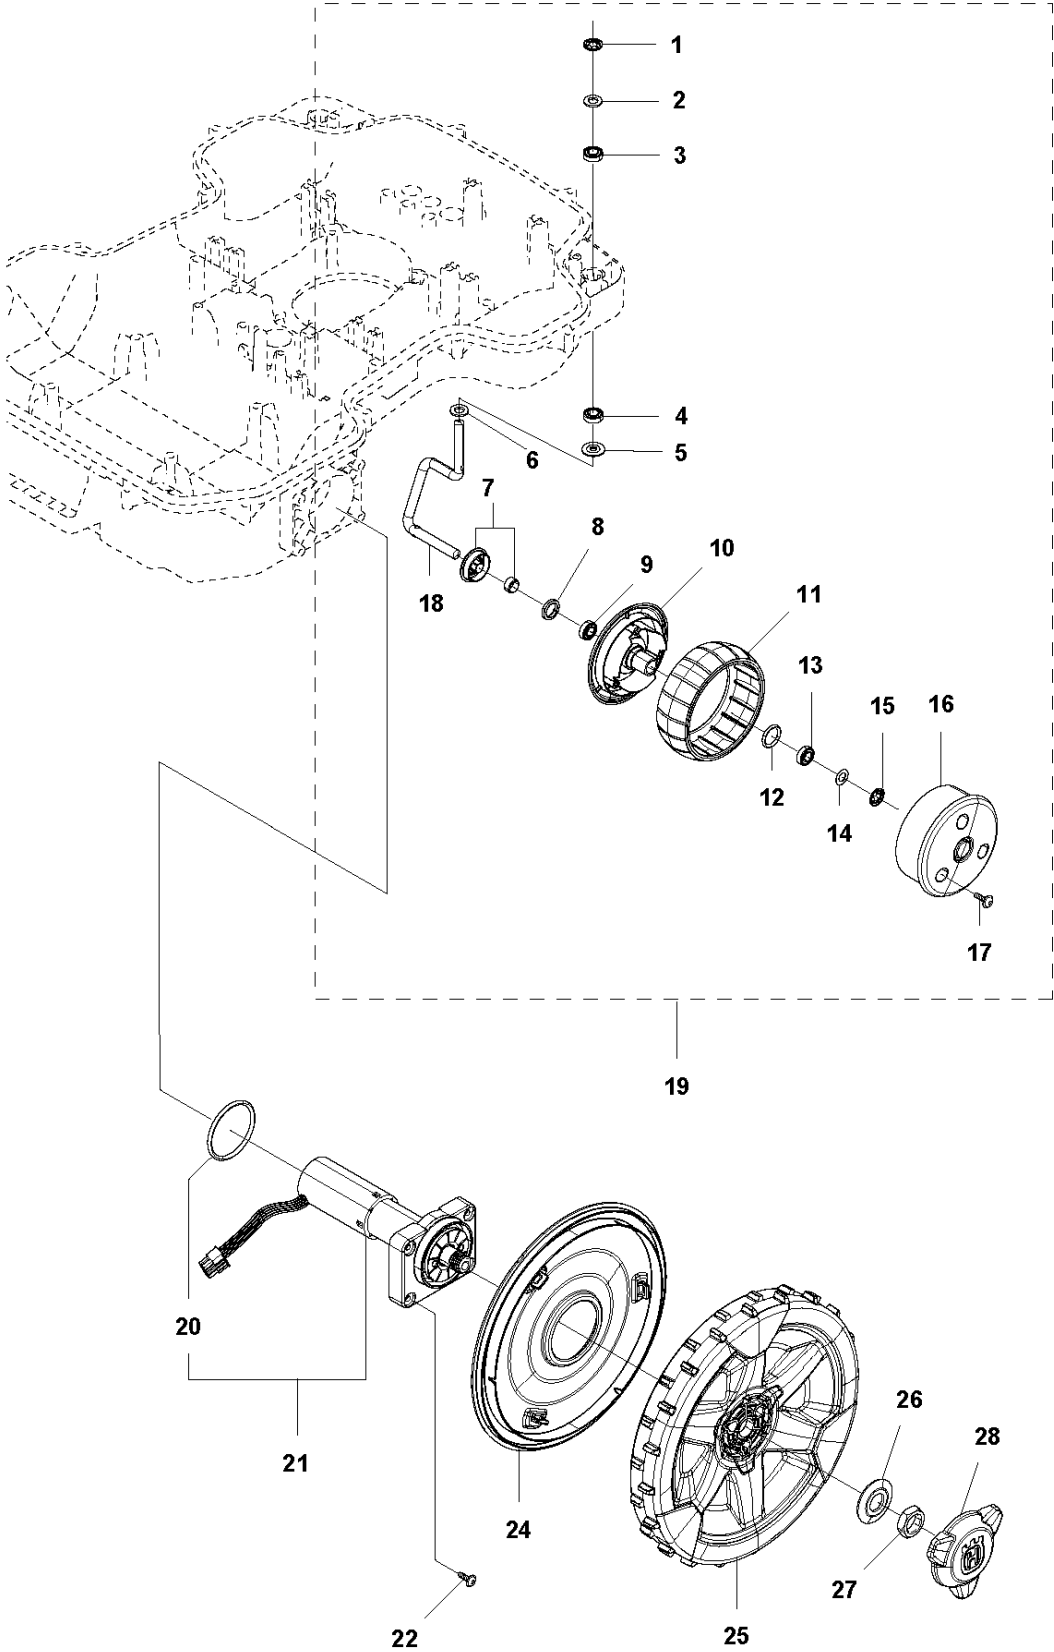

E AUTOMOWER 420
WHEELS & TIRES

WHEELS & TIRES

AUTOMOWER 420, 2018-

Ref	Part No	Description	Remark	QTY KIT
1	576 01 93-02	LOCKWASHER	Lock Washer	2
2	580 76 46-01	WASHER	Washer	2
3	580 60 51-01	BALL BEARING	Ball Bearing	2
4	580 60 51-01	BALL BEARING	Ball Bearing	2
5	535 08 78-03	WASHER	Washer	2
6	580 76 46-01	WASHER	Washer	2
7	581 62 15-01	SHIELD KIT	Shield KIT	2
8	580 48 71-01	SEALING	Sealing	2
9	580 60 51-01	BALL BEARING	Ball Bearing	2
10	579 45 71-01	WHEEL	Wheel Inside	2
11	574 44 98-01	WHEEL	Tire	2
12	580 44 51-01	O-RING	O-ring	2
13	580 60 51-01	BALL BEARING	Ball Bearing	2
14	580 76 46-01	WASHER	Washer	2
15	576 01 93-02	LOCKWASHER	Lock Washer	2
16	579 45 72-01	WHEEL	Wheel Outside	2
17	575 54 33-14	SCREW	Screw	6
18	580 33 61-01	SPINDLE	Spindle	2
19	581 62 14-01	WHEEL KIT	Front Wheel KIT	2
20	580 44 39-02	O-RING	O-ring	2
21	581 62 13-03	MOTOR KIT	Wheel Motor ASSY	2
22	574 45 01-01	SCREW IXPANT	Screw	8
24	582 27 60-01	COVER	Cover	2
25	582 27 25-01	WHEEL	Rear Wheel	2
26	586 21 06-01	WASHER	Spring Washer	2
27	731 43 24-01	HEXAGON THIN NUT	Thin Nut	2
28	579 50 55-02	HUB CAP	Hub Cap	2