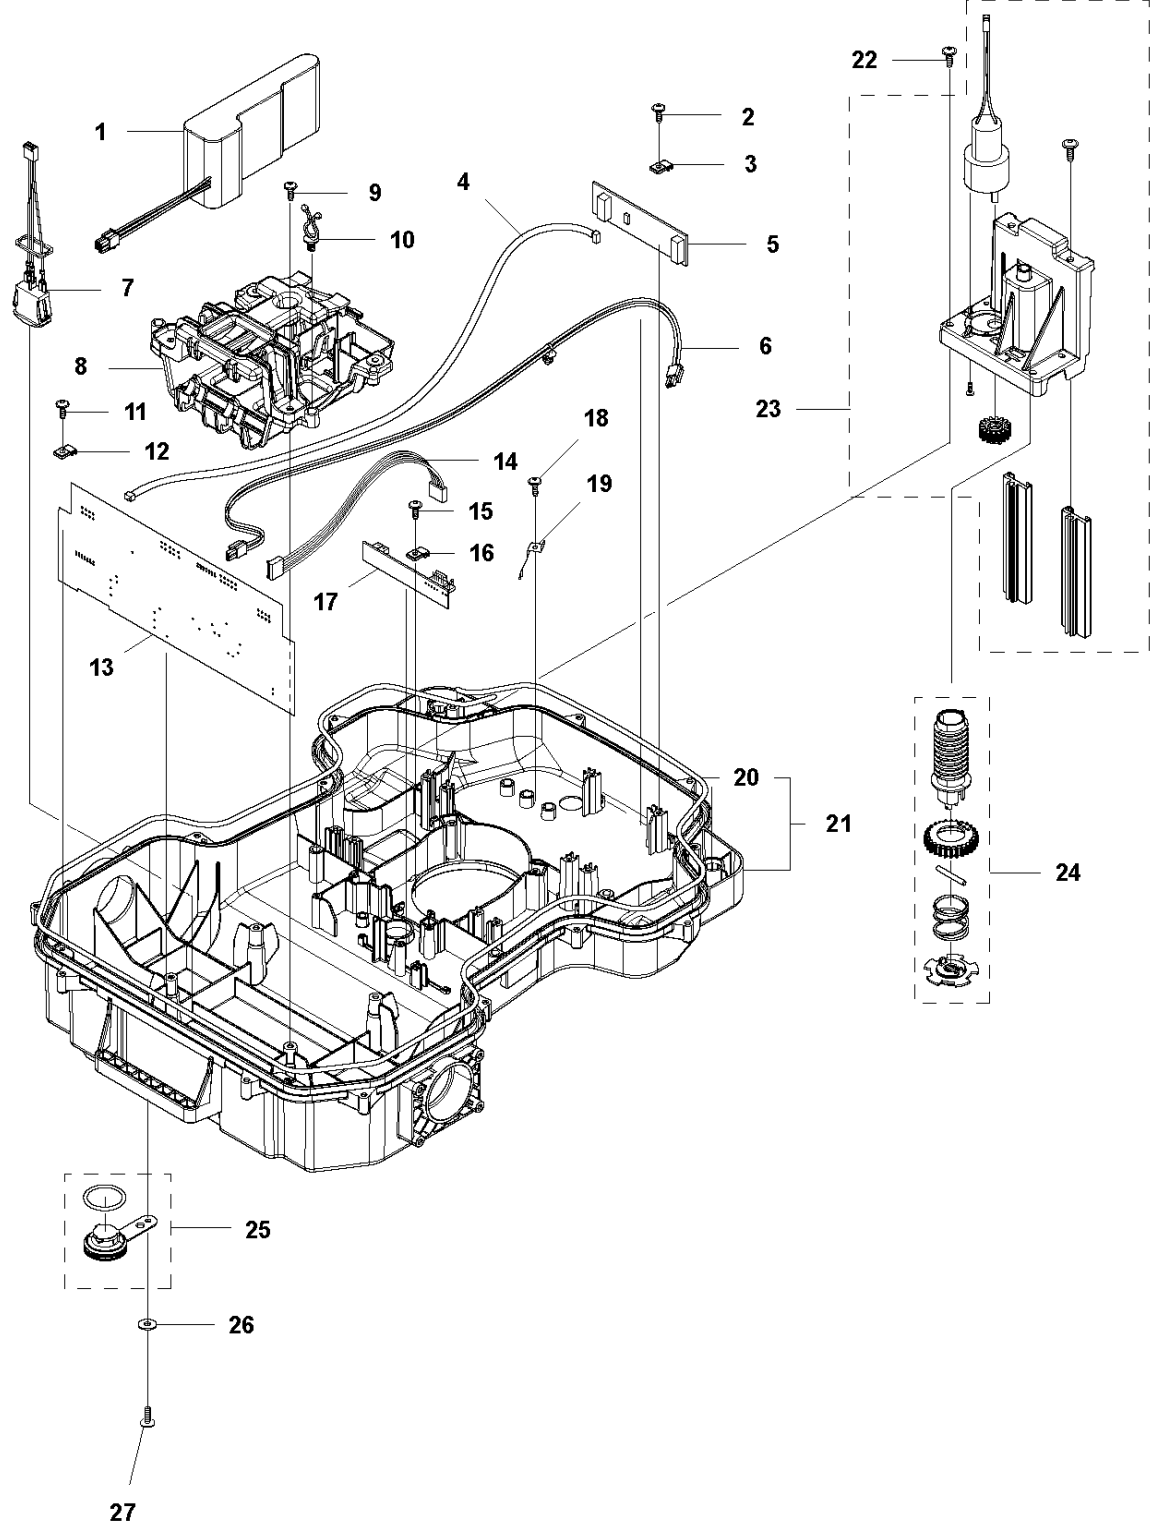

C AUTOMOWER 420
CENTER CONSOL

CENTER CONSOL

AUTOMOWER 420, 2018-

Ref	Part No	Description	Remark	QTY KIT
1	588 79 75-01	COVER	Cover	1
2	579 45 85-01	HATCH	Hatch	1
3	579 45 81-01	BUTTON	Button	1
4	575 54 33-14	SCREW	Screw	2
5	501 06 58-01	HINGE KIT	Hinge KIT	1
6	575 54 33-14	SCREW	Screw	2
7	579 62 79-01	KEYBOARD	Keyboard	1
8	581 62 06-01	COVER KIT	Cover KIT	1
9	535 13 01-01	SPRING	Spring	2
10	574 87 47-06	SEALING STRIP	Sealing Strip (1 pcs, 5 mm)	1
11	574 48 03-02	SWITCH	Switch	1
12	501 06 60-01	LOCK KIT	Locking Plate KIT	1
13	575 54 33-14	SCREW	Screw	1
14	575 54 33-14	SCREW	Screw	1
15	575 54 33-14	SCREW	Screw	3
16	581 62 07-01	SUPPORT KIT	Support KIT	1
17	592 91 04-01	PRINTED CIRCUIT ASSY	Printed Circuit ASSY	1

D AUTOMOWER 420
CHASSIS LOWER

CHASSIS LOWER

AUTOMOWER 420, 2018-

Ref	Part No	Description	Remark	QTY KIT
1	589 58 52-01	BATTERY	Battery	1
2	575 54 33-14	SCREW	Screw	2
3	579 52 94-01	CLAMP	Clamp	2
4	579 70 82-01	LOOM	Loom	1
5	588 90 30-01	PRINTED CIRCUIT ASSY	Printed Circuit ASSY	1
6	580 37 07-02	LOOM	Loom	1
7	579 70 87-01	CABLE ASSY	Switch, On Off	1
8	580 60 96-02	HOLDER	Holder	1
9	574 45 01-01	SCREW ITPANT	Screw	5
10	580 68 29-01	HOLDER	Holder	7
11	575 54 33-14	SCREW	Screw	2
12	579 52 94-01	CLAMP	Clamp	2
13	592 85 26-01	PRINTED CIRCUIT ASSY	Printed Circuit ASSY	1
14	579 70 80-01	LOOM	Loom	1
15	575 54 33-14	SCREW	Screw	1
16	579 52 94-01	CLAMP	Clamp	1
17	579 72 85-02	PRINTED CIRCUIT ASSY	Printed Circuit ASSY	1
18	575 54 33-14	SCREW	Screw	2
19	581 55 61-01	SPRING	Spring	2
20	574 87 47-05	SEALING STRIP	Sealing Strip (1 pcs, 5 mm)	1
21	581 62 17-01	CHASSIS KIT	Chassis KIT	1
22	575 54 33-14	SCREW	Screw	4
23	501 06 83-01	MOTOR ASSY	Motor ASSY	1
24	581 62 16-01	SCREW KIT	Screw KIT	1
25	581 62 12-02	PLUG KIT	Plug KIT	1
26	734 11 37-41	WASHER	Washer	1
27	574 45 01-01	SCREW ITPANT	Screw	1