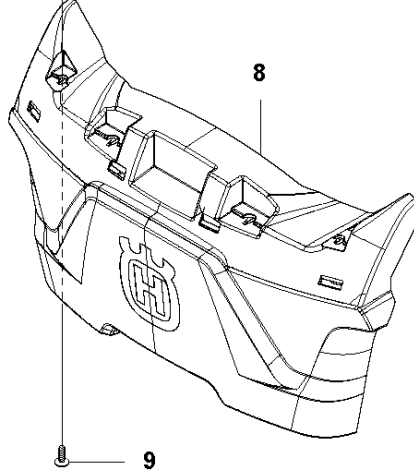

SPARE PARTS LIST

ROBOTIC LAWN MOWERS

AUTOMOWER 420, 2018-

A AUTOMOWER 420
COVER

COVER

AUTOMOWER 420, 2018-

Ref	Part No	Description	Remark	QTY KIT
1	581 62 04-05	BODY KIT	Body KIT	1
2	587 42 35-01	DECAL	Decal	1
3	580 52 68-01	CAP	Cap	4
4	586 35 97-01	LABEL	Label	1
5	585 53 92-02	CABLE ASSY	Charging Plate Wiring	1
6	501 06 56-01	HOLDER ASSY	Holder ASSY	1
7	575 54 33-14	SCREW	Screw	1
8	579 51 98-02	BUMPER	Bumper	1
9	574 45 01-01	SCREW ITPANT	Screw	4

CHASSIS UPPER

AUTOMOWER 420, 2018-

Ref	Part No	Description	Remark	QTY KIT
1	574 45 01-01	SCREW ITXPANT	Screw	8
2	501 06 13-01	JOYSTICK KIT	Joystick KIT Rear	2
3	501 12 26-02	JOYSTICK KIT	Column KIT	2
4	503 22 66-01	SQUARE NUT	Square Nut	2
5	535 14 32-01	DEFLECTION LIMITER	Deflection Limiter	2
6	575 54 33-14	SCREW	Screw	2
7	579 70 63-02	BUZZER	Buzzer	1
8	581 62 09-03	JOYSTICK KIT	Joystick KIT	2
9	580 52 67-01	STUD	Stud	2
10	579 52 57-01	WASHER	Washer	2
11	579 47 46-01	BELLOWS	Bellows	2
12	587 44 88-02	JOYSTICK KIT	Rod KIT	2
13	503 22 66-01	SQUARE NUT	Square Nut	2
14	579 66 90-01	PRINTED CIRCUIT ASSY	Printed Circuit ASSY	2
15	575 54 33-14	SCREW	Screw	6
16	574 45 01-01	SCREW ITXPANT	Screw	14
17	577 75 37-01	KIT	Air Filter KIT 10 pcs	1
18	581 62 08-02	CHASSIS KIT	Chassis KIT	1
19	574 87 47-05	SEALING STRIP	Sealing Strip (1 pcs, 5 mm)	1
20	592 85 24-01	PRINTED CIRCUIT ASSY	Printed Circuit ASSY	1
21	587 83 49-01	CLIP	Clip	1
22	581 66 09-01	LOOM KIT	Loom KIT	1
23	574 45 01-01	SCREW ITXPANT	Screw	6
24	580 68 29-01	HOLDER	Holder	2
25	579 66 91-01	PRINTED CIRCUIT ASSY	Printed Circuit ASSY	1
26	575 54 33-14	SCREW	Screw	4
27	581 62 11-01	LOOM KIT	Loom KIT	1
28	900 23 87-08	TIE WRAP	Tie Wrap	2
29	579 70 62-01	CABLE ASSY	Loom	1