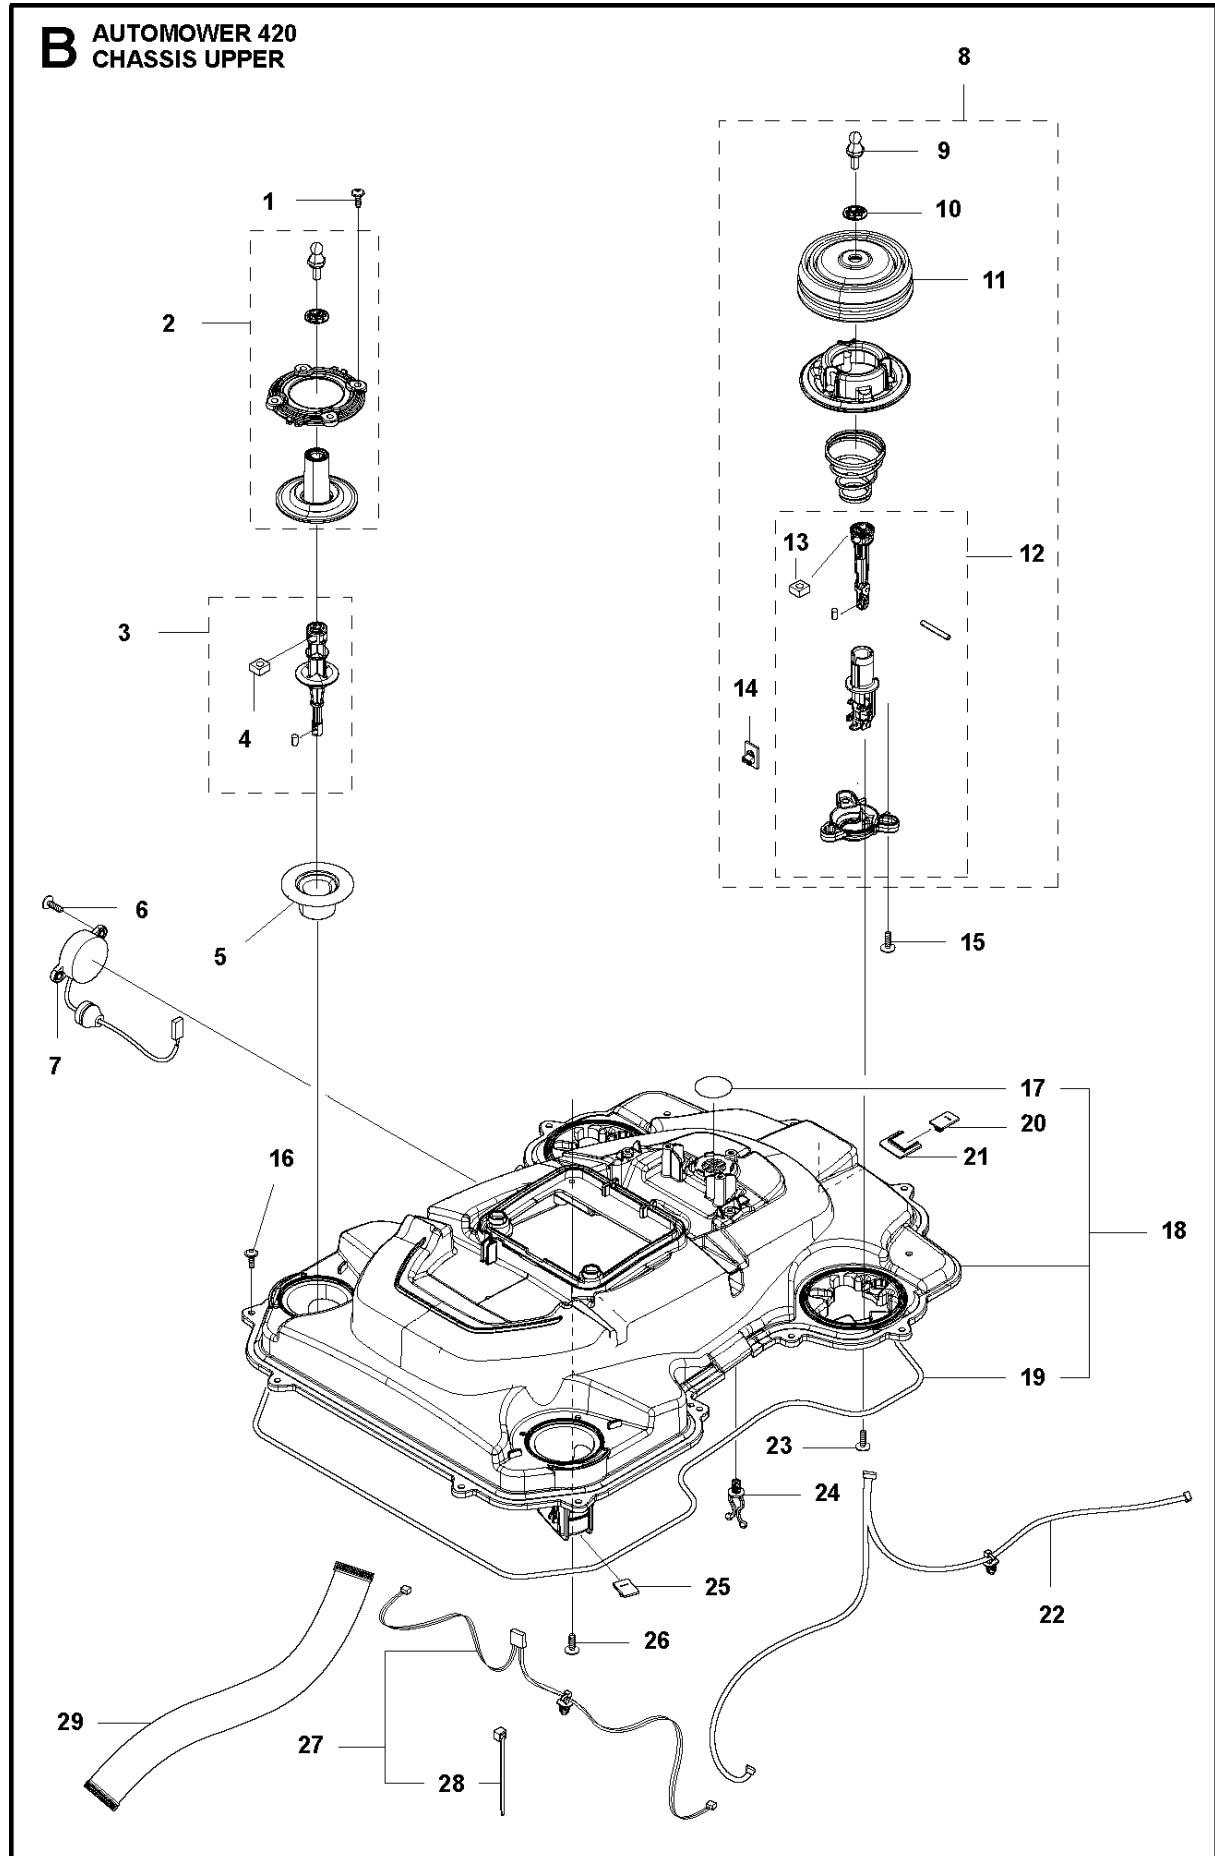

SPARE PARTS LIST

ROBOTIC LAWN MOWERS

AUTOMOWER 420, 2018-

A AUTOMOWER 420
COVER

COVER

AUTOMOWER 420, 2018-

Ref	Part No	Description	Remark	QTY KIT
1	581 62 04-05	BODY KIT	Body KIT	1
2	587 42 35-01	DECAL	Decal	1
3	580 52 68-01	CAP	Cap	4
4	586 35 97-01	LABEL	Label	1
5	585 53 92-02	CABLE ASSY	Charging Plate Wiring	1
6	501 06 56-01	HOLDER ASSY	Holder ASSY	1
7	575 54 33-14	SCREW	Screw	1
8	579 51 98-02	BUMPER	Bumper	1
9	574 45 01-01	SCREW ITPANT	Screw	4

C AUTOMOWER 420
CENTER CONSOL

CENTER CONSOL

AUTOMOWER 420, 2018-

Ref	Part No	Description	Remark	QTY KIT
1	588 79 75-01	COVER	Cover	1
2	579 45 85-01	HATCH	Hatch	1
3	579 45 81-01	BUTTON	Button	1
4	575 54 33-14	SCREW	Screw	2
5	501 06 58-01	HINGE KIT	Hinge KIT	1
6	575 54 33-14	SCREW	Screw	2
7	579 62 79-01	KEYBOARD	Keyboard	1
8	581 62 06-01	COVER KIT	Cover KIT	1
9	535 13 01-01	SPRING	Spring	2
10	574 87 47-06	SEALING STRIP	Sealing Strip (1 pcs, 5 mm)	1
11	574 48 03-02	SWITCH	Switch	1
12	501 06 60-01	LOCK KIT	Locking Plate KIT	1
13	575 54 33-14	SCREW	Screw	1
14	575 54 33-14	SCREW	Screw	1
15	575 54 33-14	SCREW	Screw	3
16	581 62 07-01	SUPPORT KIT	Support KIT	1
17	592 91 04-01	PRINTED CIRCUIT ASSY	Printed Circuit ASSY	1