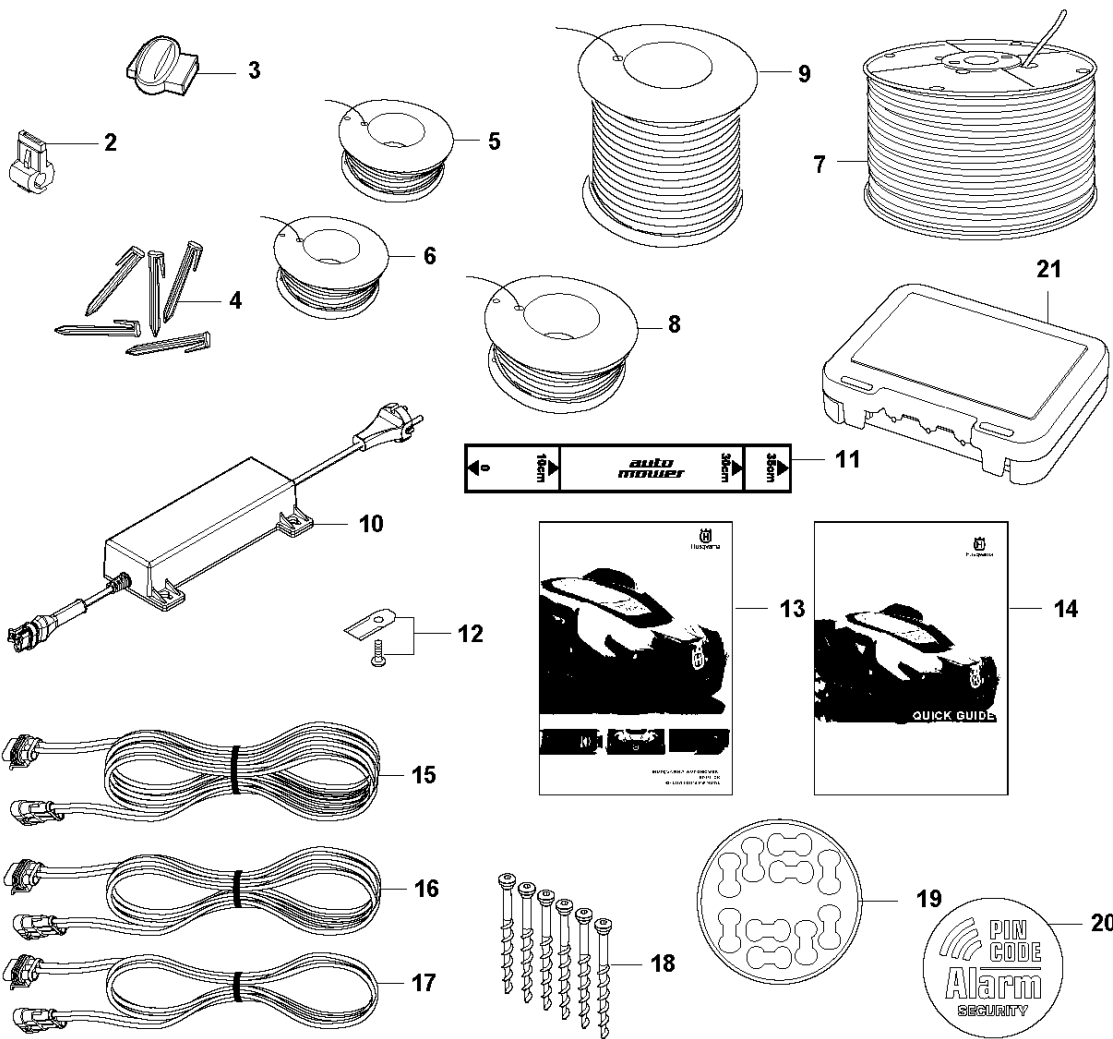

H AUTOMOWER 420 INSTALLATION ACCESSORIES

INSTALLATION ACCESSORIES

AUTOMOWER 420, 2018-

Ref	Part No	Description	Remark	QTY KIT
1	967 62 36-01	INSTALLATION KIT	Installation KIT S: Wire (150 m), Staples (300 pcs), Connectors (3 pcs), Couplers (5 pcs)	1
1	967 62 36-02	INSTALLATION KIT	Installation KIT M: Wire (250 m), Staples (400 pcs), Connectors (3 pcs), Couplers (5 pcs)	1
1	967 62 36-03	INSTALLATION KIT	Installation KIT L: Wire (400 m), Staples (600 pcs), Connectors (5 pcs), Couplers (5 pcs)	1
2	535 12 90-01	CONNECTOR	Loop Wire Connector	1
2	577 86 48-01	CONNECTOR	Loop Wire Connectors, Blister Pack, 5pcs	1
2	535 12 90-02	CONNECTOR	Loop Wire Connector, Blister Pack, 100 pcs	1
3	501 98 02-01	COUPLER	Coupler	1
3	577 86 47-01	COUPLER	Couplers, Blister Pack, 5 pcs	1
3	501 98 02-03	COUPLER	Couplers, 100 pcs	1
4	577 86 42-01	STAPLE	Staples, 85 mm, Blister Pack, 100 pcs	1
4	583 97 34-01	STAPLE	Staples, 85 mm, 100 pcs	1
5	580 66 20-02	WIRE	Wire (150 m)	1
5	577 86 43-02	WIRE	Wire Blister Pack, (50 m)	1
5	577 86 43-01	WIRE	Wire Blister Pack, (150 m)	1
6	580 66 20-01	WIRE	Wire (250 m)	1
7	593 29 77-01	WIRE	Wire Pro 300m	1
8	522 91 41-01	WIRE	Wire (500 m, ~3.4 mm)	1
9	580 66 20-04	WIRE	Wire (800 m)	1
10	586 75 53-01	POWER UNIT	Transformer (EU)	1
10	586 75 53-02	POWER UNIT	Transformer (UK/IRL)	1
10	586 75 53-03	POWER UNIT	Transformer (CH)	1
10	586 75 53-04	POWER UNIT	Transformer (US/CA)	1
10	586 75 53-05	POWER UNIT	Transformer (AU/NZ)	1
11	544 17 75-01	MEASURING TAPE	Measuring Tape	1
12	577 86 46-03	BLADE SET	Long Life Safety Blades, Blister Pack, 9 pcs	1
12	577 60 65-05	BLADE SET	Long Life Safety Blades, 45 pcs	1
12	577 60 66-04	BLADE SET	Long Life Safety Blades, 300 pcs	1
13	115875801	TBD	Operator's Manual, Swedish	1
13	115875806	TBD	Operator's Manual, Danish	1
13	115875811	TBD	Operator's Manual, Finnish	1
13	115875821	TBD	Operator's Manual, Norwegian	1
13	115875826	TBD	Operator's Manual, English	1
13	115875831	TBD	Operator's Manual, French	1
13	115875832	TBD	Operator's Manual, French (Canada)	1
13	115875836	TBD	Operator's Manual, Dutch	1
13	115875841	TBD	Operator's Manual, Italian	1
13	115875846	TBD	Operator's Manual, Spanish	1
13	115875851	TBD	Operator's Manual, German	1
13	115875856	TBD	Operator's Manual, Russian	1
13	115875858	TBD	Operator's Manual, Hungarian	1
13	115875859	TBD	Operator's Manual, Portuguese	1
13	115875861	TBD	Operator's Manual, Polish	1
13	115875862	TBD	Operator's Manual, Romanian	1