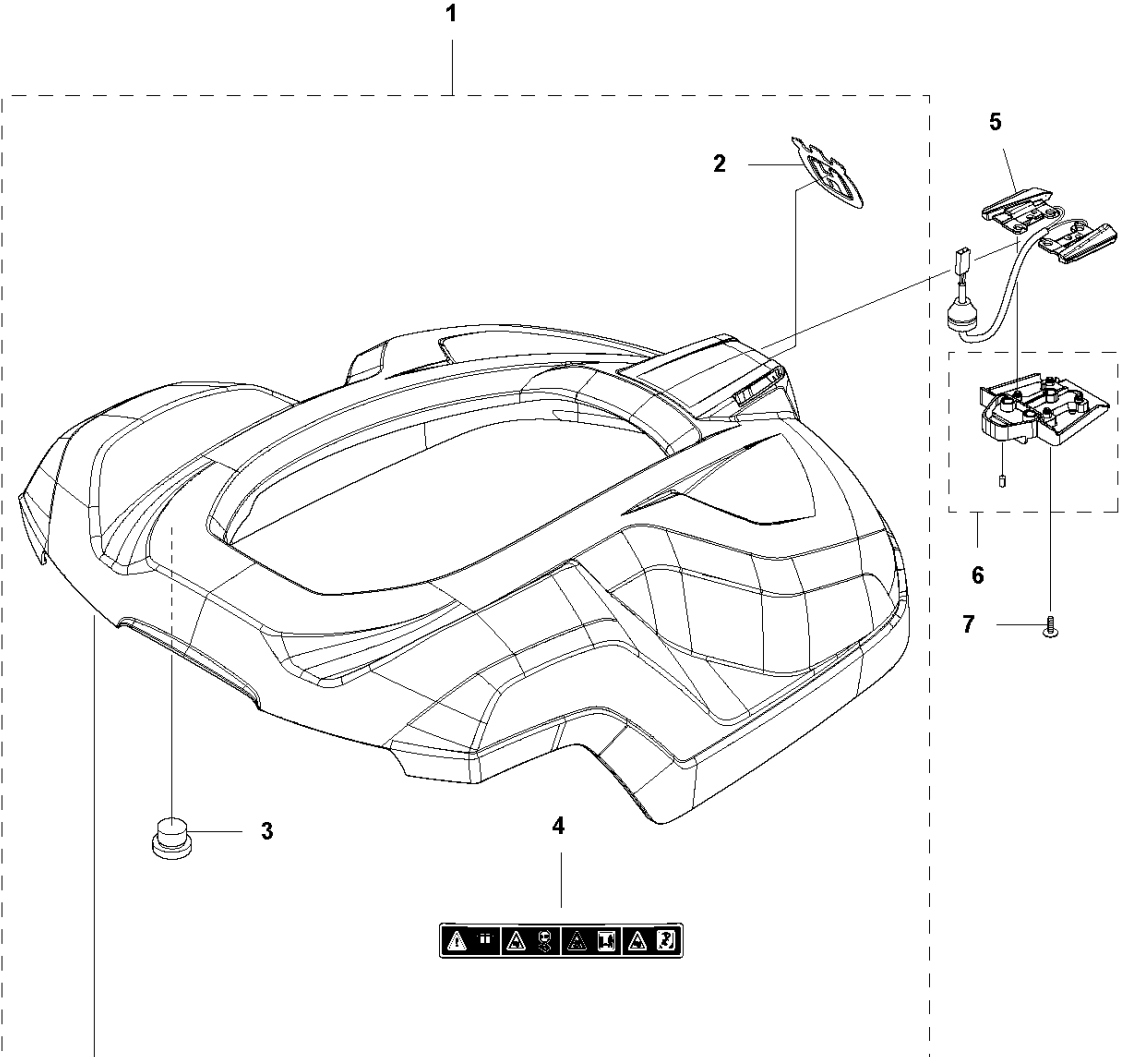

SPARE PARTS LIST

ROBOTIC LAWN MOWERS

AUTOMOWER 420, 2018-

A AUTOMOWER 420
COVER

COVER

AUTOMOWER 420, 2018-

Ref	Part No	Description	Remark	QTY KIT
1	581 62 04-05	BODY KIT	Body KIT	1
2	587 42 35-01	DECAL	Decal	1
3	580 52 68-01	CAP	Cap	4
4	586 35 97-01	LABEL	Label	1
5	585 53 92-02	CABLE ASSY	Charging Plate Wiring	1
6	501 06 56-01	HOLDER ASSY	Holder ASSY	1
7	575 54 33-14	SCREW	Screw	1
8	579 51 98-02	BUMPER	Bumper	1
9	574 45 01-01	SCREW ITPANT	Screw	4

C AUTOMOWER 420
CENTER CONSOL

CENTER CONSOL

AUTOMOWER 420, 2018-

Ref	Part No	Description	Remark	QTY KIT
1	588 79 75-01	COVER	Cover	1
2	579 45 85-01	HATCH	Hatch	1
3	579 45 81-01	BUTTON	Button	1
4	575 54 33-14	SCREW	Screw	2
5	501 06 58-01	HINGE KIT	Hinge KIT	1
6	575 54 33-14	SCREW	Screw	2
7	579 62 79-01	KEYBOARD	Keyboard	1
8	581 62 06-01	COVER KIT	Cover KIT	1
9	535 13 01-01	SPRING	Spring	2
10	574 87 47-06	SEALING STRIP	Sealing Strip (1 pcs, 5 mm)	1
11	574 48 03-02	SWITCH	Switch	1
12	501 06 60-01	LOCK KIT	Locking Plate KIT	1
13	575 54 33-14	SCREW	Screw	1
14	575 54 33-14	SCREW	Screw	1
15	575 54 33-14	SCREW	Screw	3
16	581 62 07-01	SUPPORT KIT	Support KIT	1
17	592 91 04-01	PRINTED CIRCUIT ASSY	Printed Circuit ASSY	1